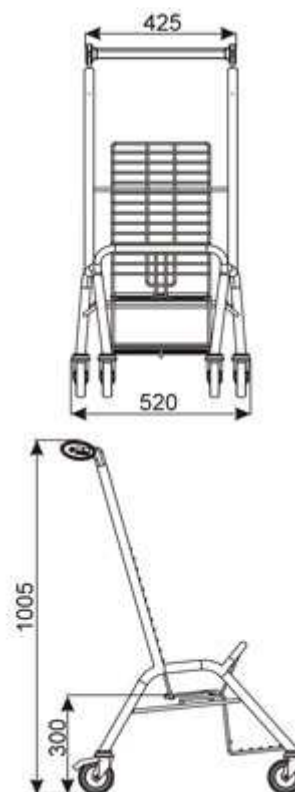

Baby trolley Vario MOBI

■ SPECIFICATION:

TYPE	Baby trolley Vario MOBI
LOADING	15 kg.
WHEEL DIAMETER	fi 100 mm
FINISH	galvanised zinc coating with chromate treatment + thermal setting lacquer/ powder coating
DISTANCE OF PARKING	230 mm

■ INDEX:

PRODUCT NAME	FINISH	INDEX
Baby trolley Vario MOBI	galvanised zinc + lacquer / powder coating	_____